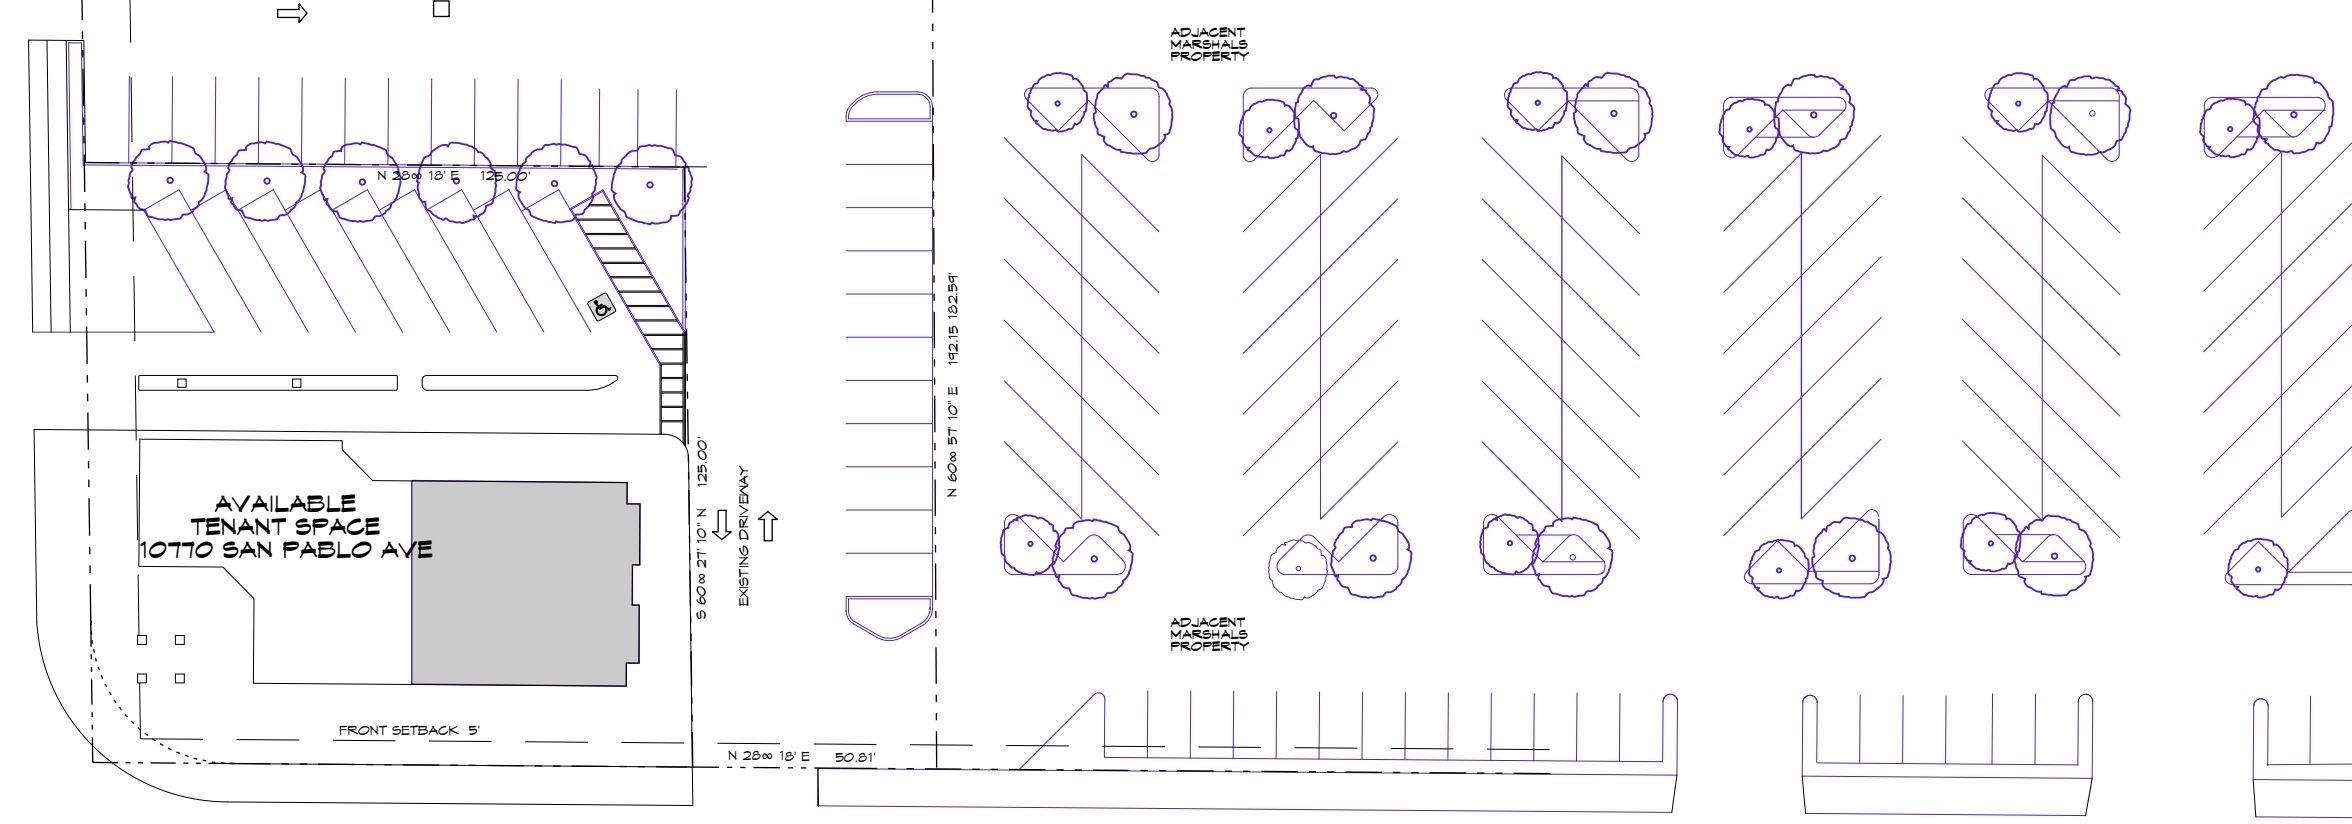

SCHMIDT LANE

FORTOLA DRIVE

SAN PABLO AVENUE

JOB TITLE
 10730-70
 SAN PABLO AVE.
 EL CERRITO
 CA 94530

SHEET TITLE			
SITE PLAN			
JOB NO.	0414	DATE	12/19/05
DRAWN	DMC	CHECKED	POB
SHEET		A-1	