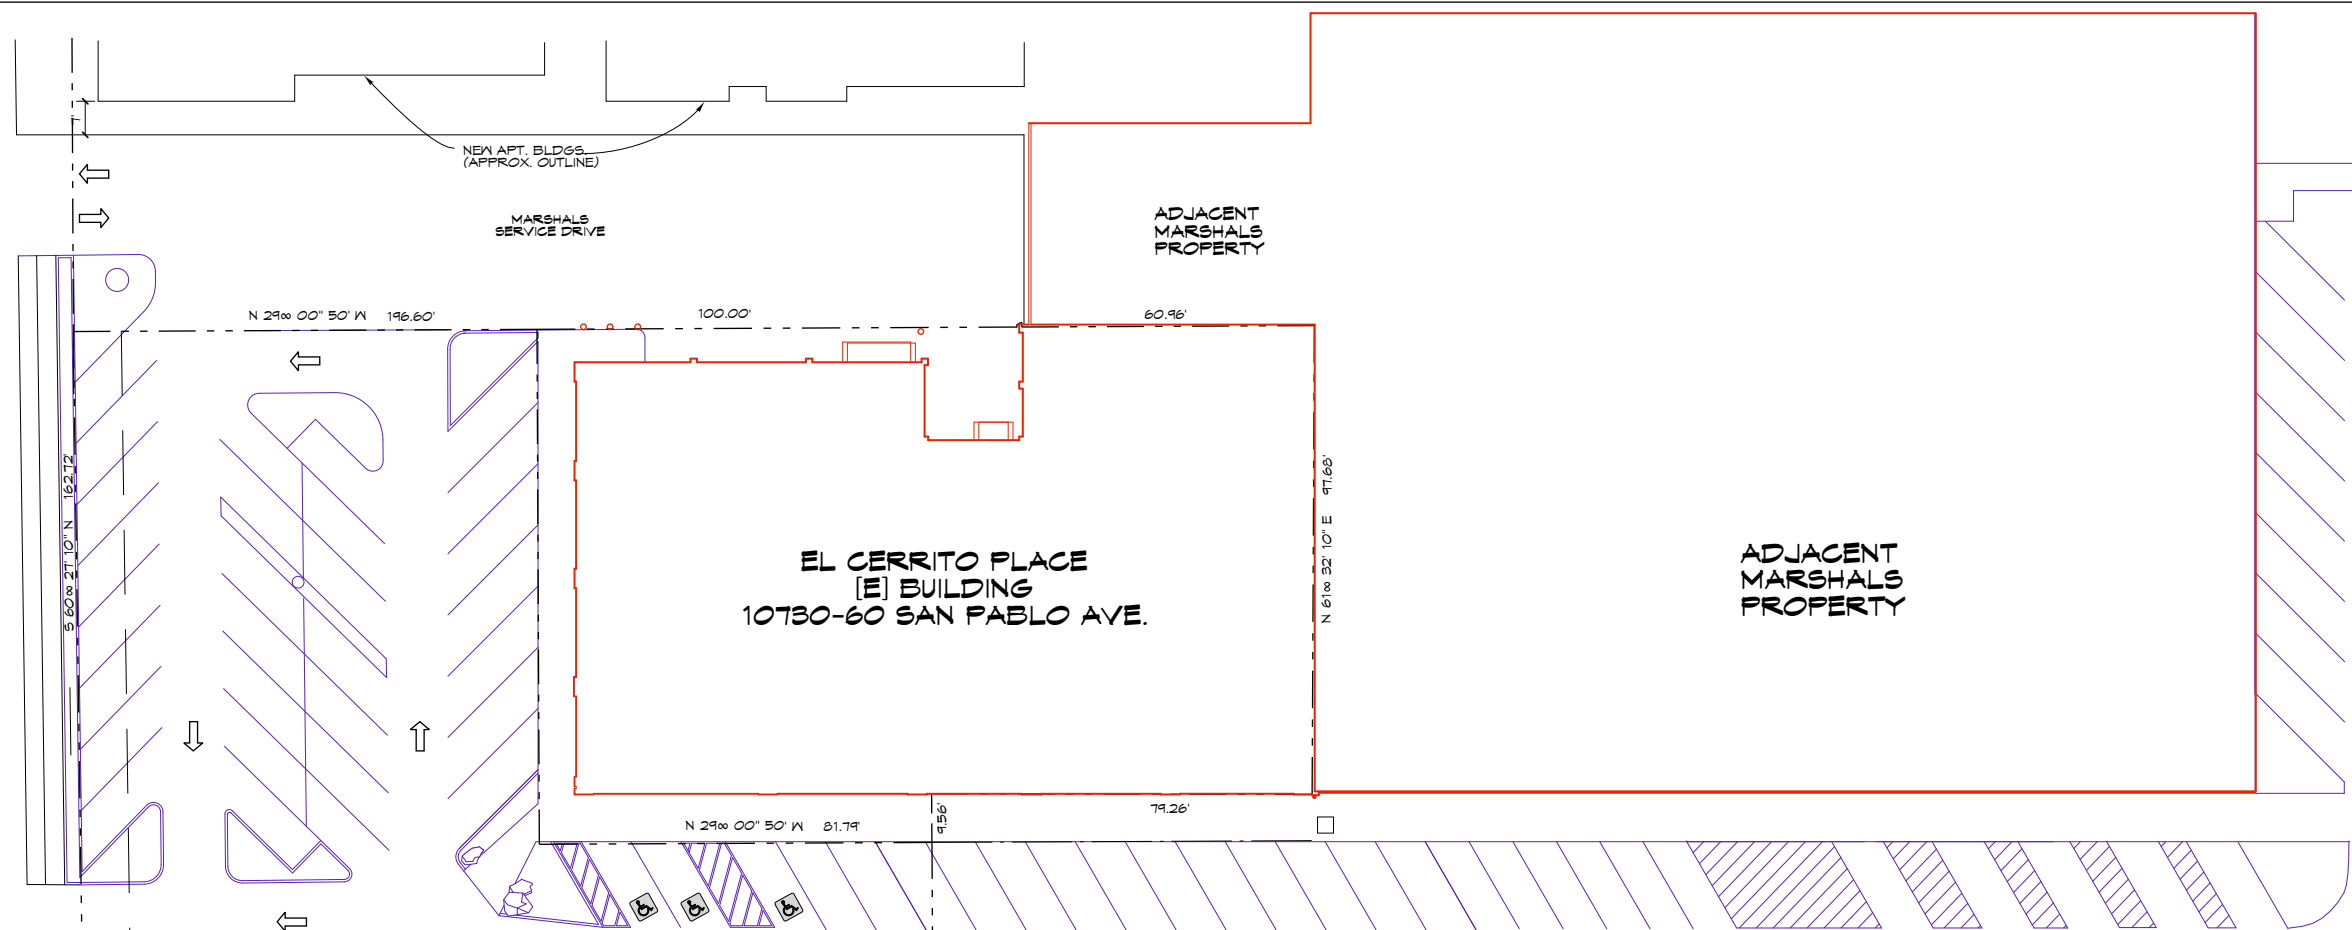

SCHMIDT LANE

FORTOLA DRIVE

SAN PABLO AVENUE

JOB TITLE
 10730-70
 SAN PABLO AVE.
 EL CERRITO
 CA 94530

SHEET TITLE			
SITE PLAN			
JOB NO.	0414	DATE	12/19/05
DRAWN	DMC	CHECKED	POB
SHEET		A-1	